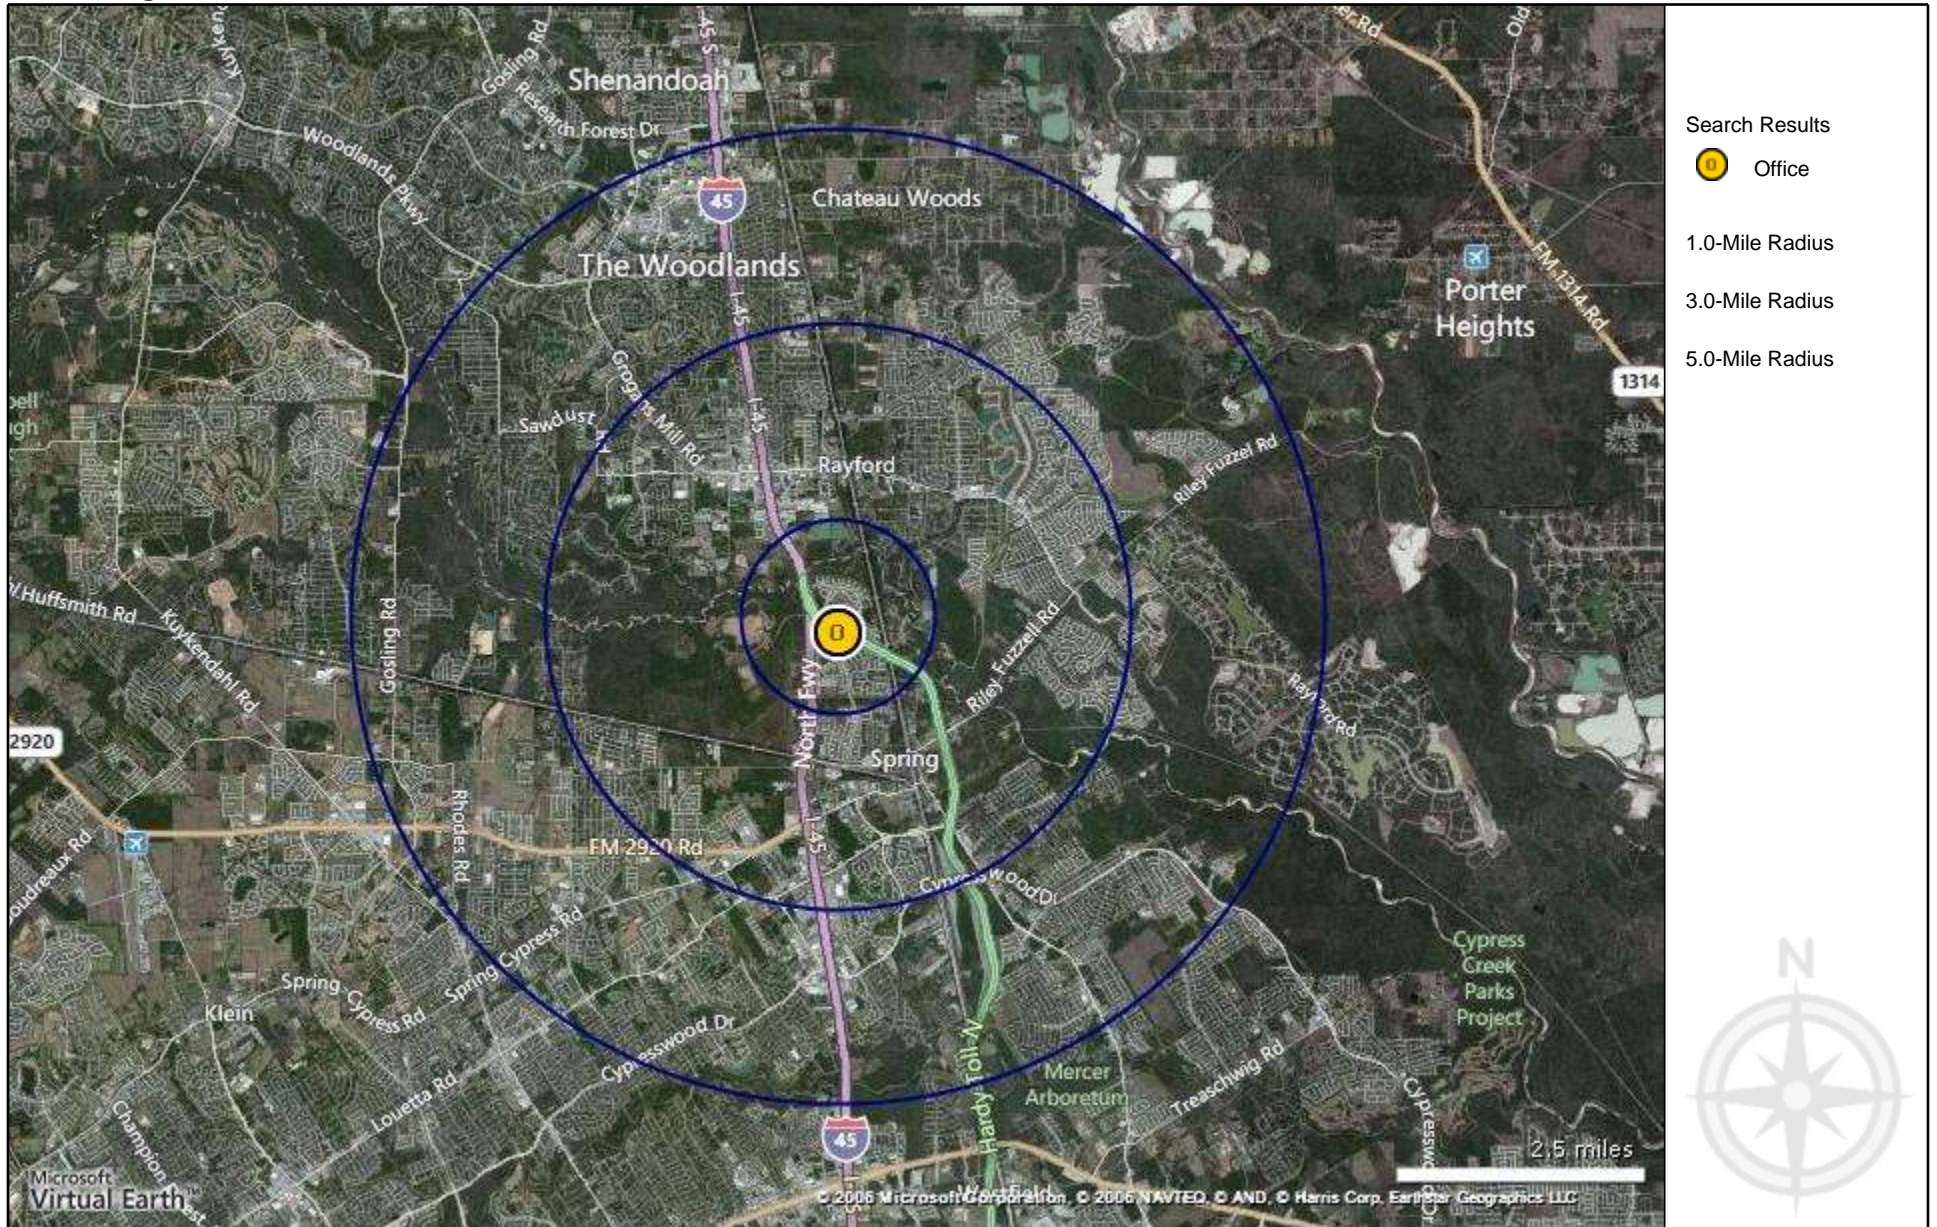

# Northgate Radius Map

28420 Hardy Toll Rd, Spring, TX 77373  
One Northgate

Search Results

 Office

1.0-Mile Radius

3.0-Mile Radius

5.0-Mile Radius