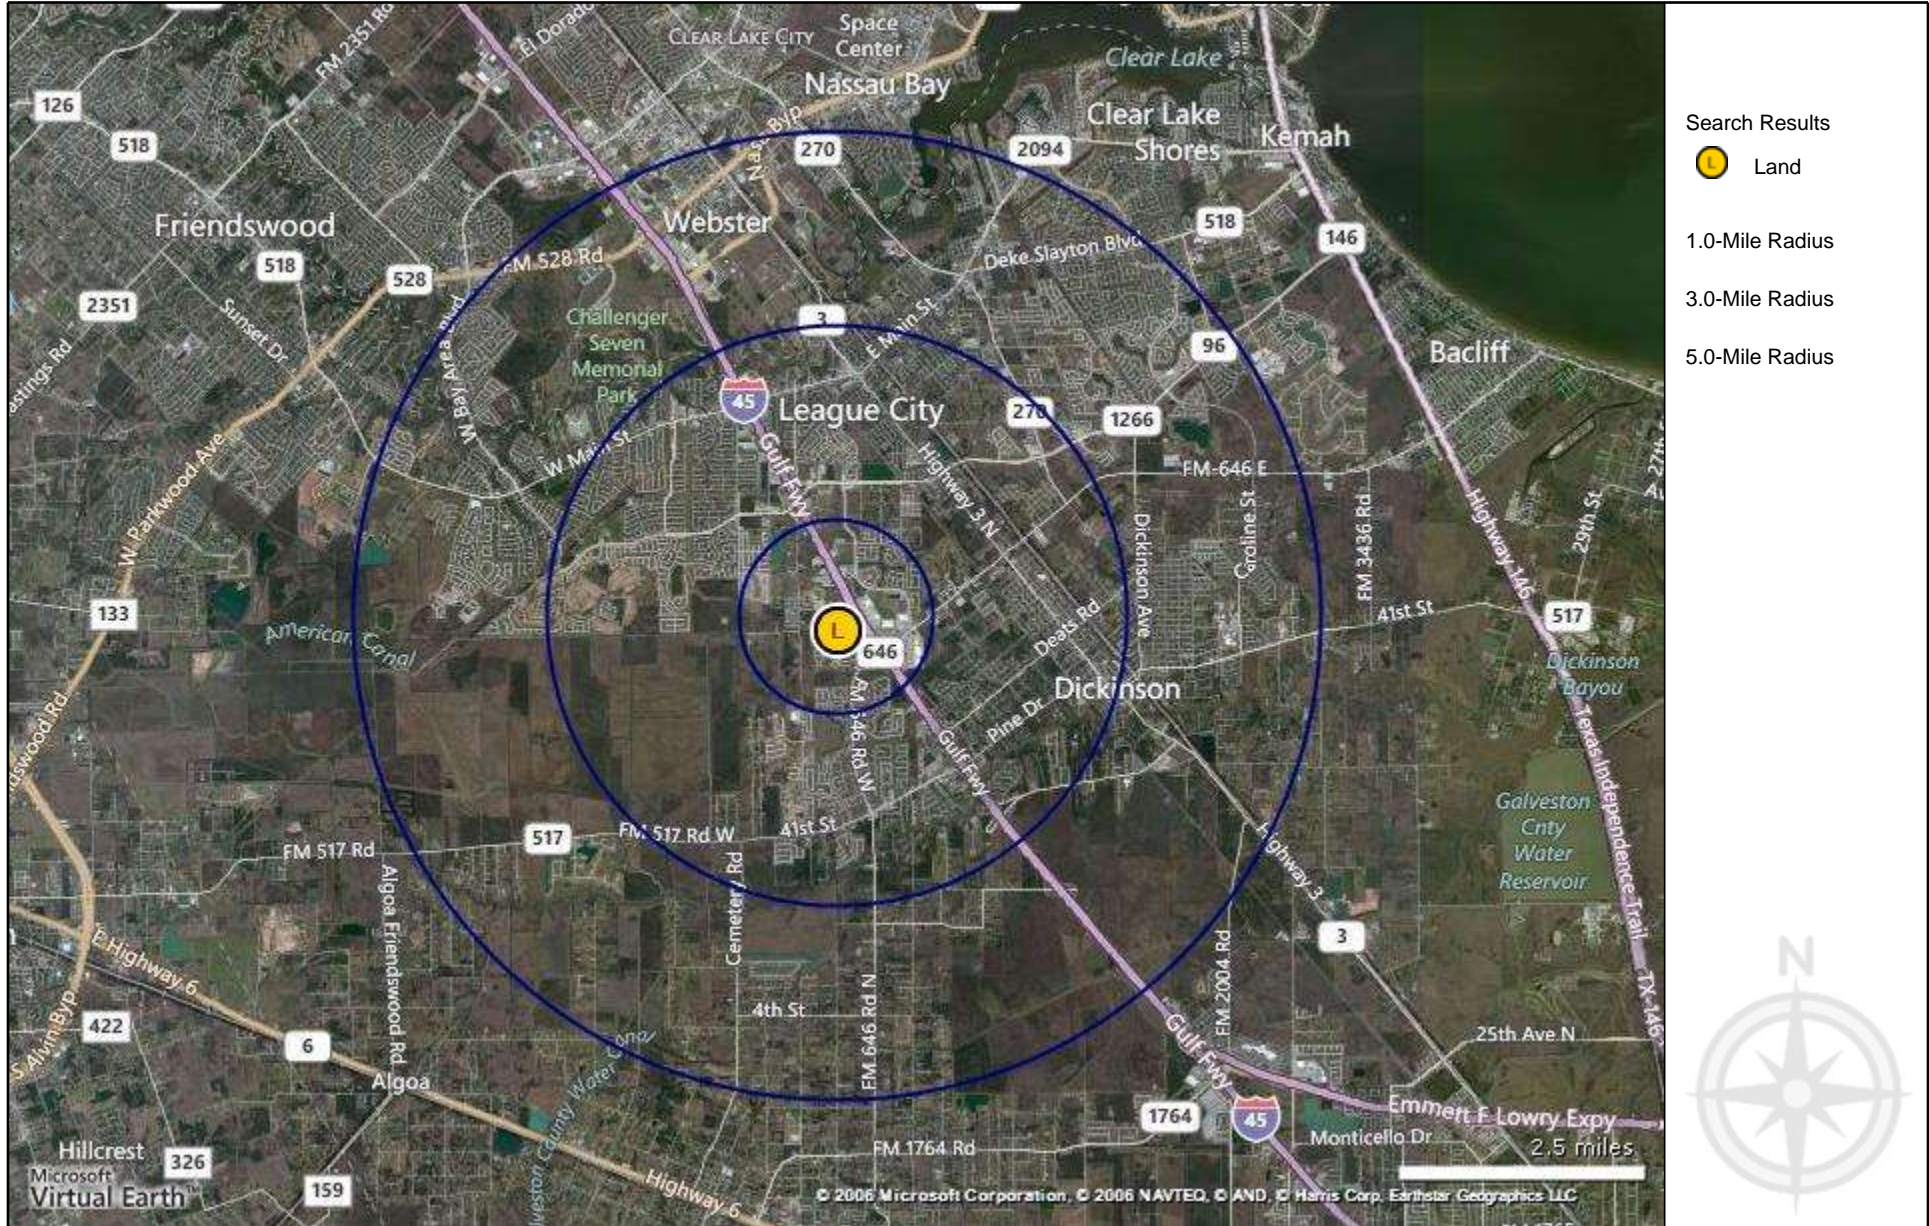

League City Radius Map

Big League Dreams Pky, League City, TX 77573
I-45 and FM 646

Search Results

Land

1.0-Mile Radius

3.0-Mile Radius

5.0-Mile Radius