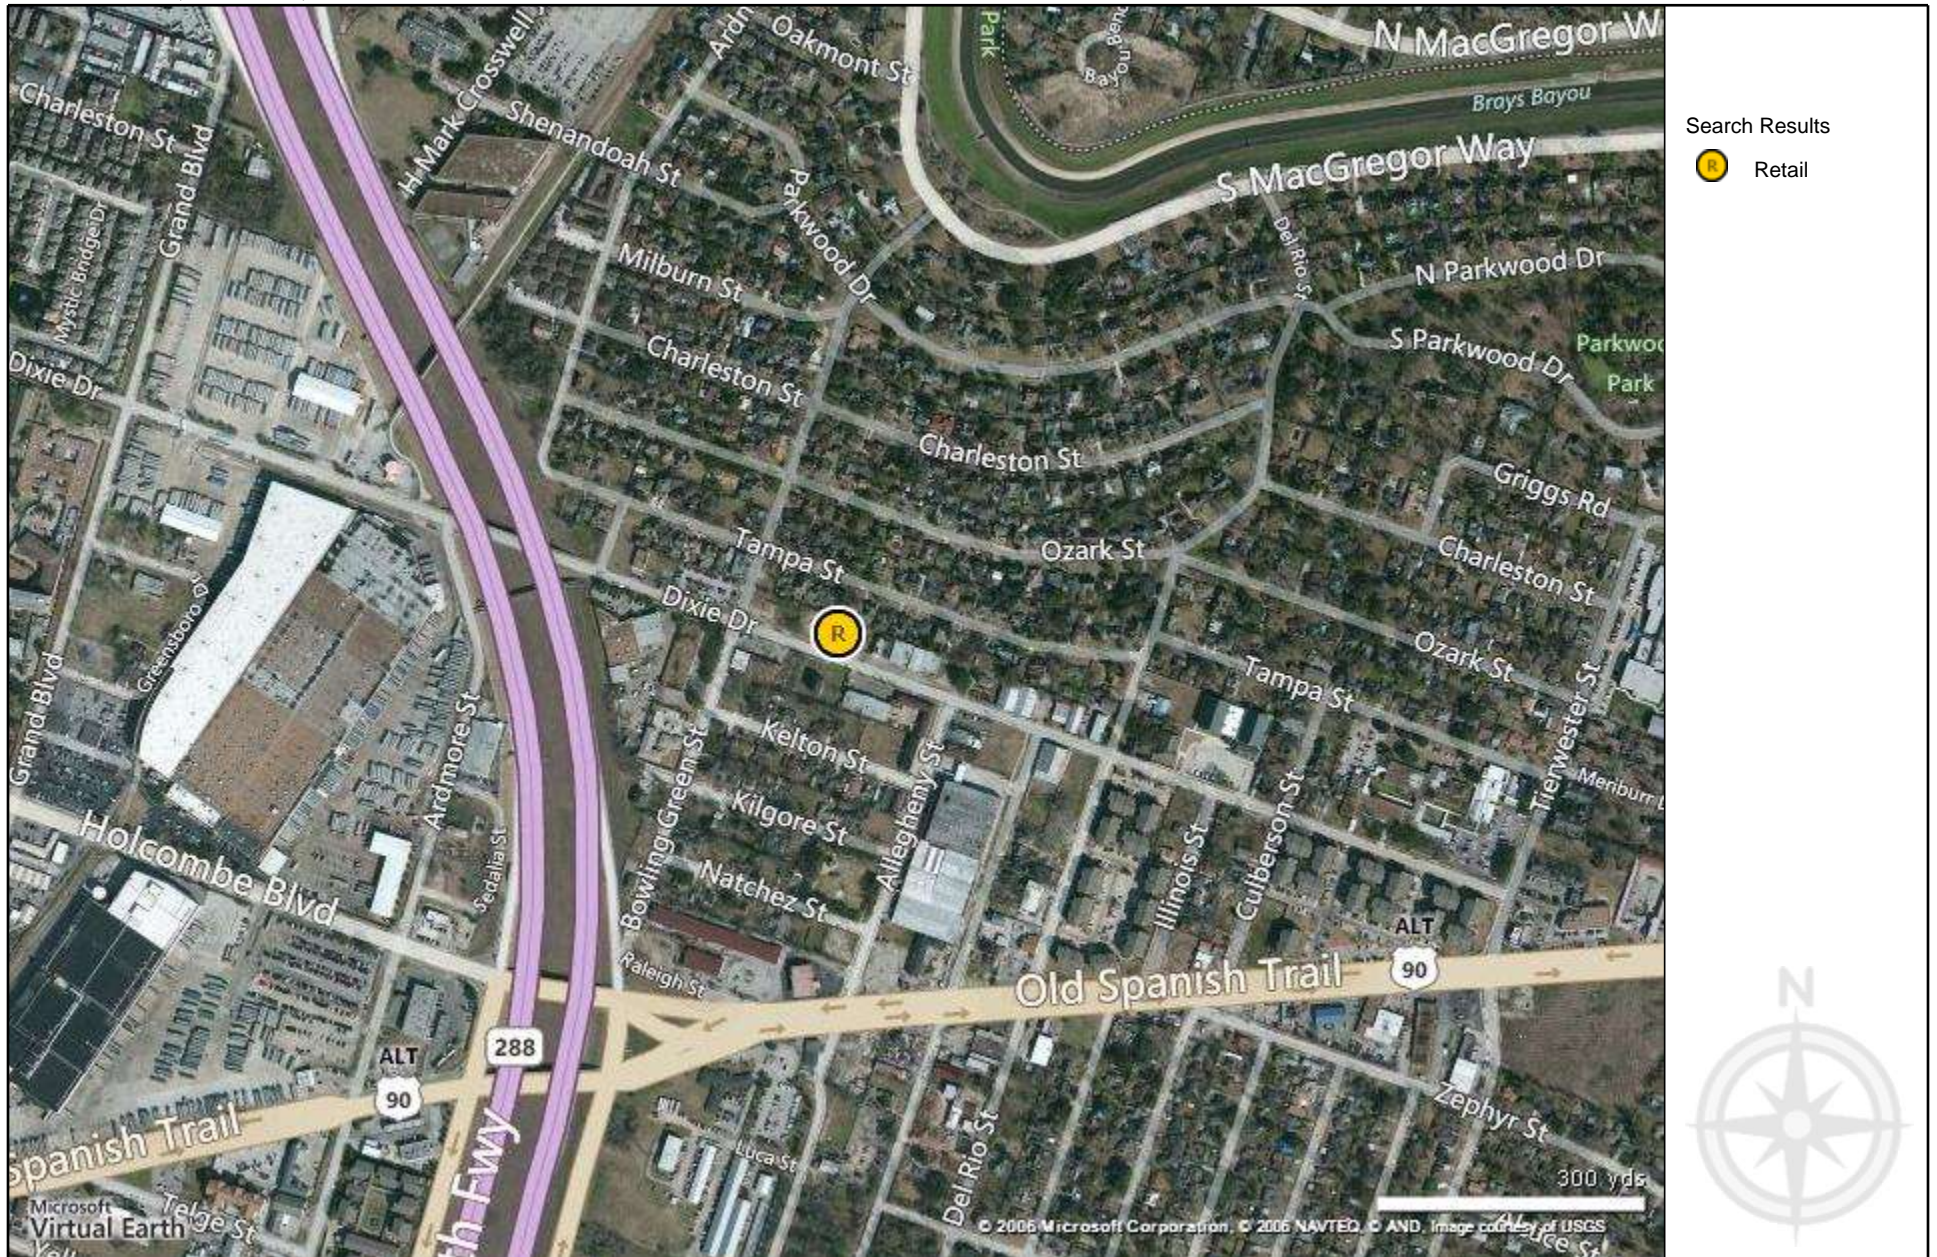

Dixie Dr Aerial Map

3321 Dixie Dr, Houston, TX 77021

Search Results

 Retail