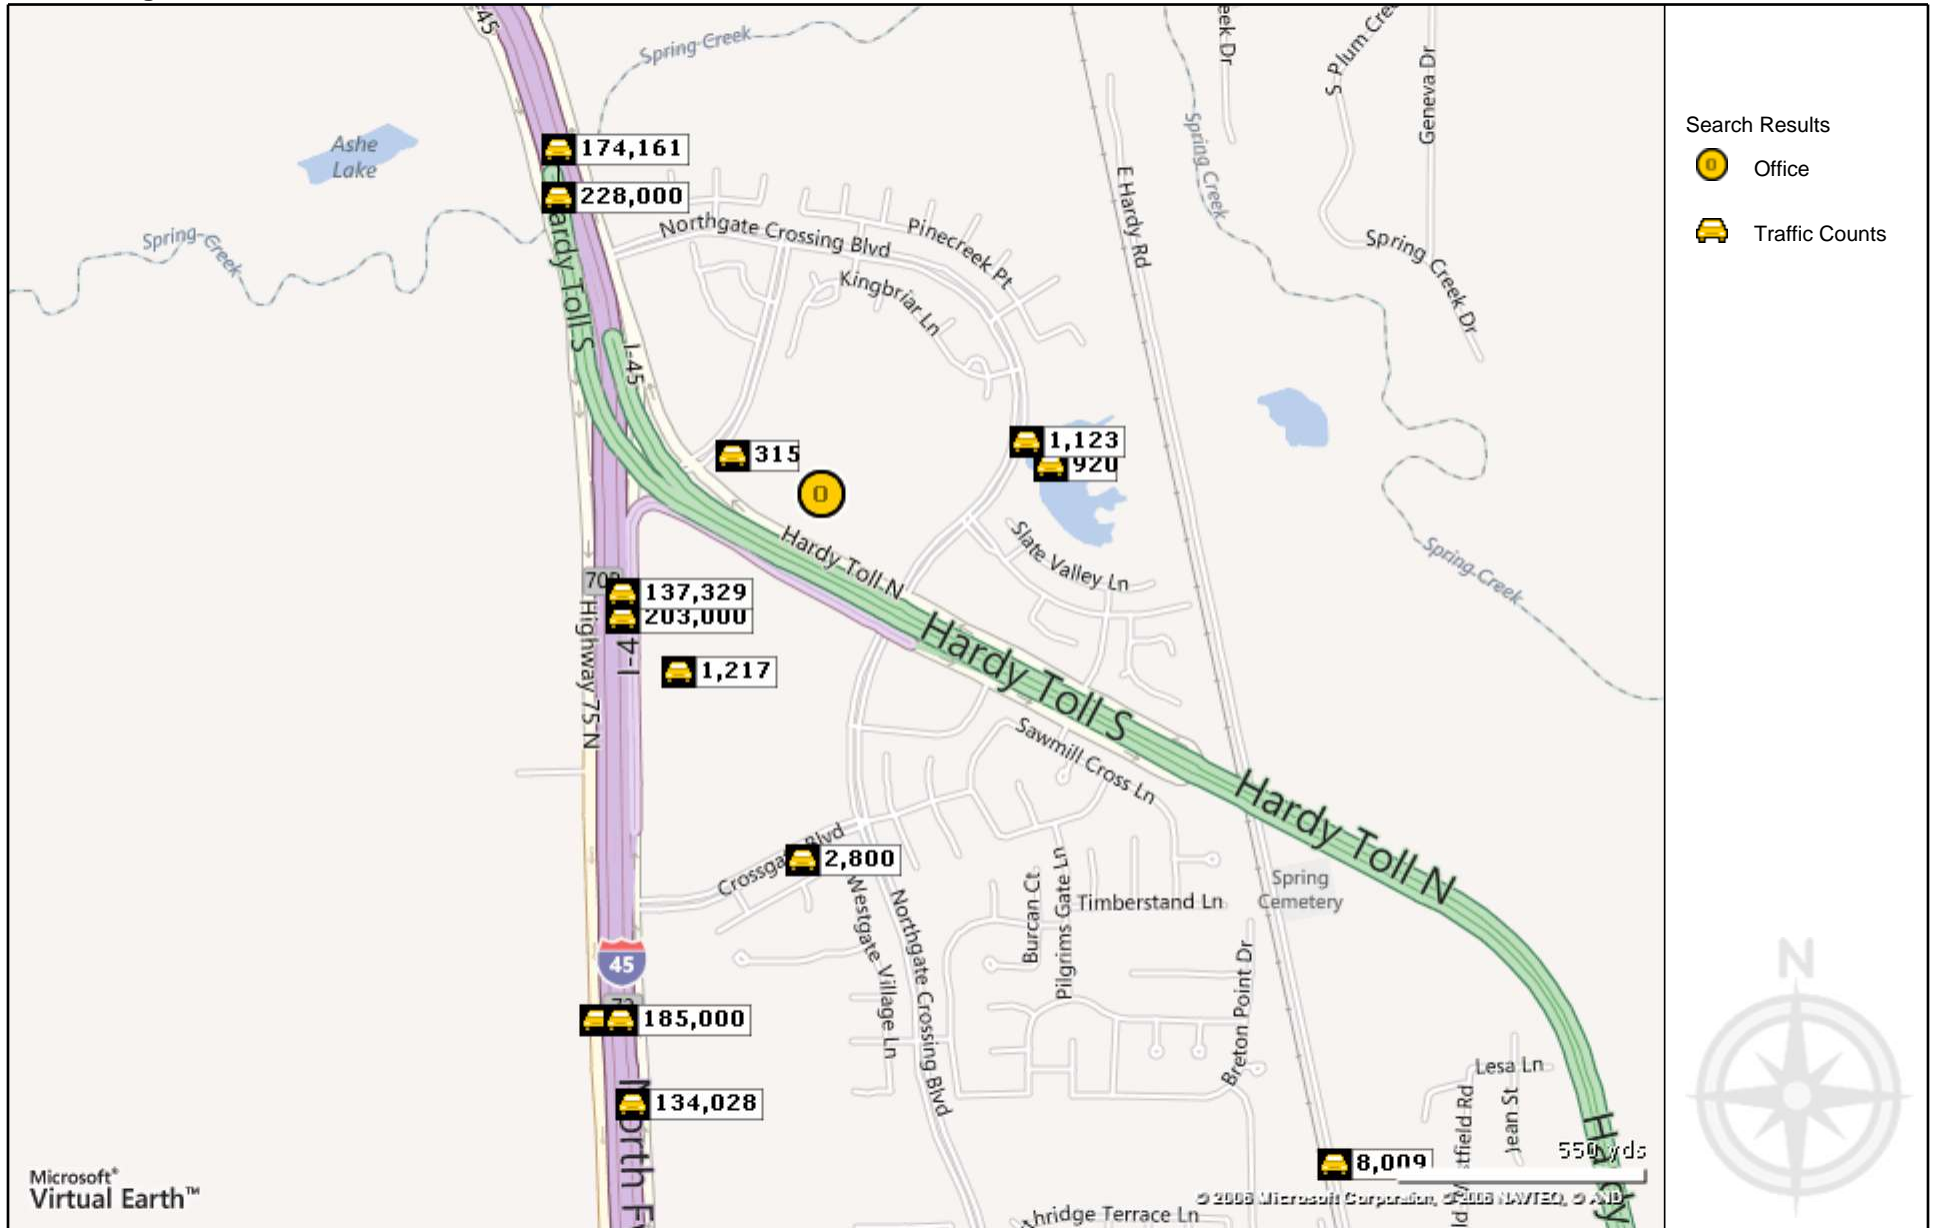

One Northgate Traffic Counts

28420 Hardy Toll Rd, Spring, TX 77373
 One Northgate

Microsoft®
 Virtual Earth™

© 2006 Microsoft Corporation, © 2006 NAVTEQ, © AIB