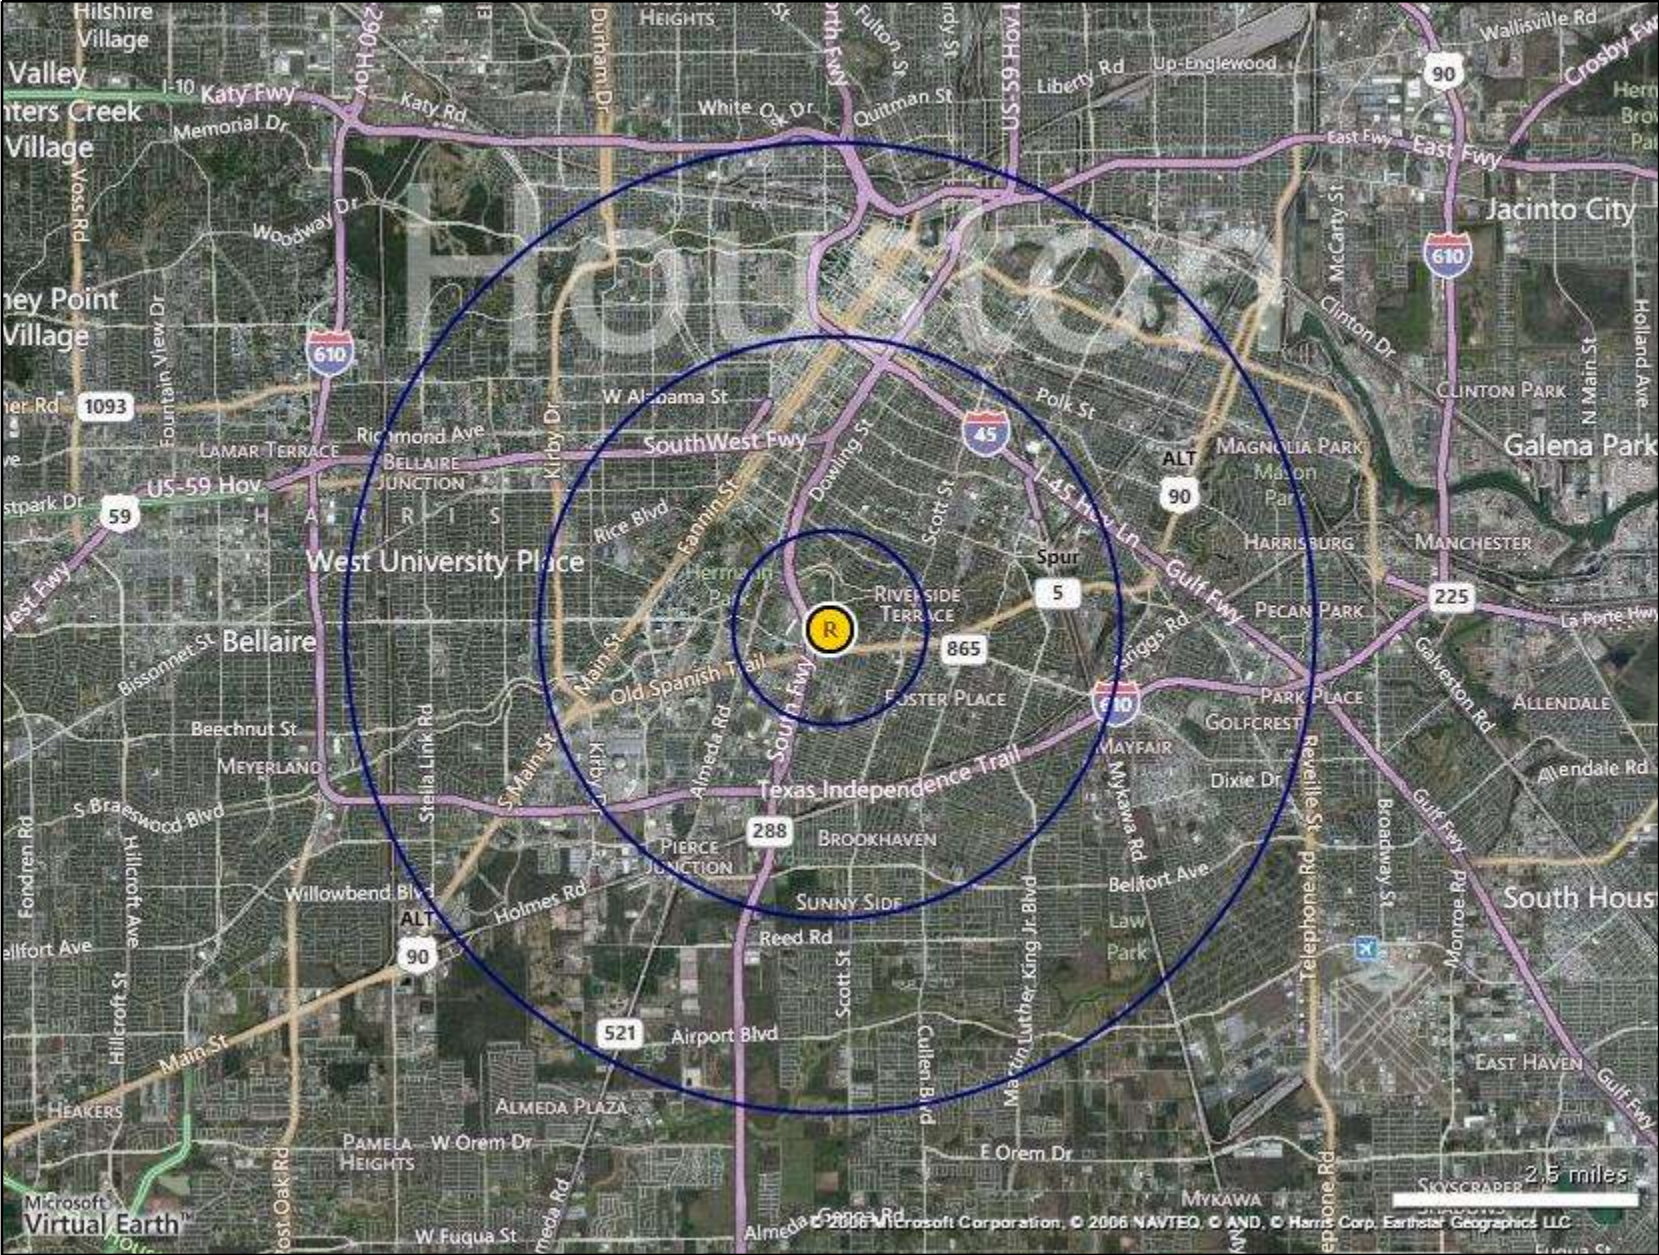

Dixie Dr Radius Map

3321 Dixie Dr, Houston, TX 77021

Search Results

 Retail

1.0-Mile Radius

3.0-Mile Radius

5.0-Mile Radius

2.5 miles